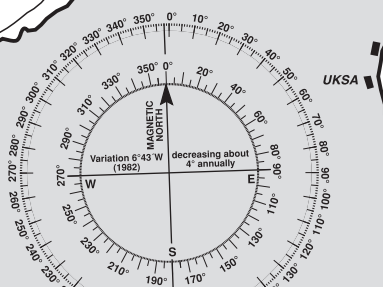

FOR GUIDANCE ONLY
(Not a Sailing Instruction)

CENTRAL SOLENT RACING CHART

- KEY**
- ⊕ Special Racing Mark
 - ⊙ Cardinal Navigation Buoy
 - ▣ Green Navigation Buoy
 - ▣ Red Navigation Buoy
 - ⊕ Buoy Bounding
 - ⊕ Precautionary Area
 - ⊕ Mooring Buoy

Two digit mark designation in circle

SCALE - NAUTICAL MILES

While every care has been taken in the preparation of this chart no liability can be accepted for any loss or damage arising from any error or inaccuracy.

ORDER REF: CCCA 21CS

© Roberts Charts 2021